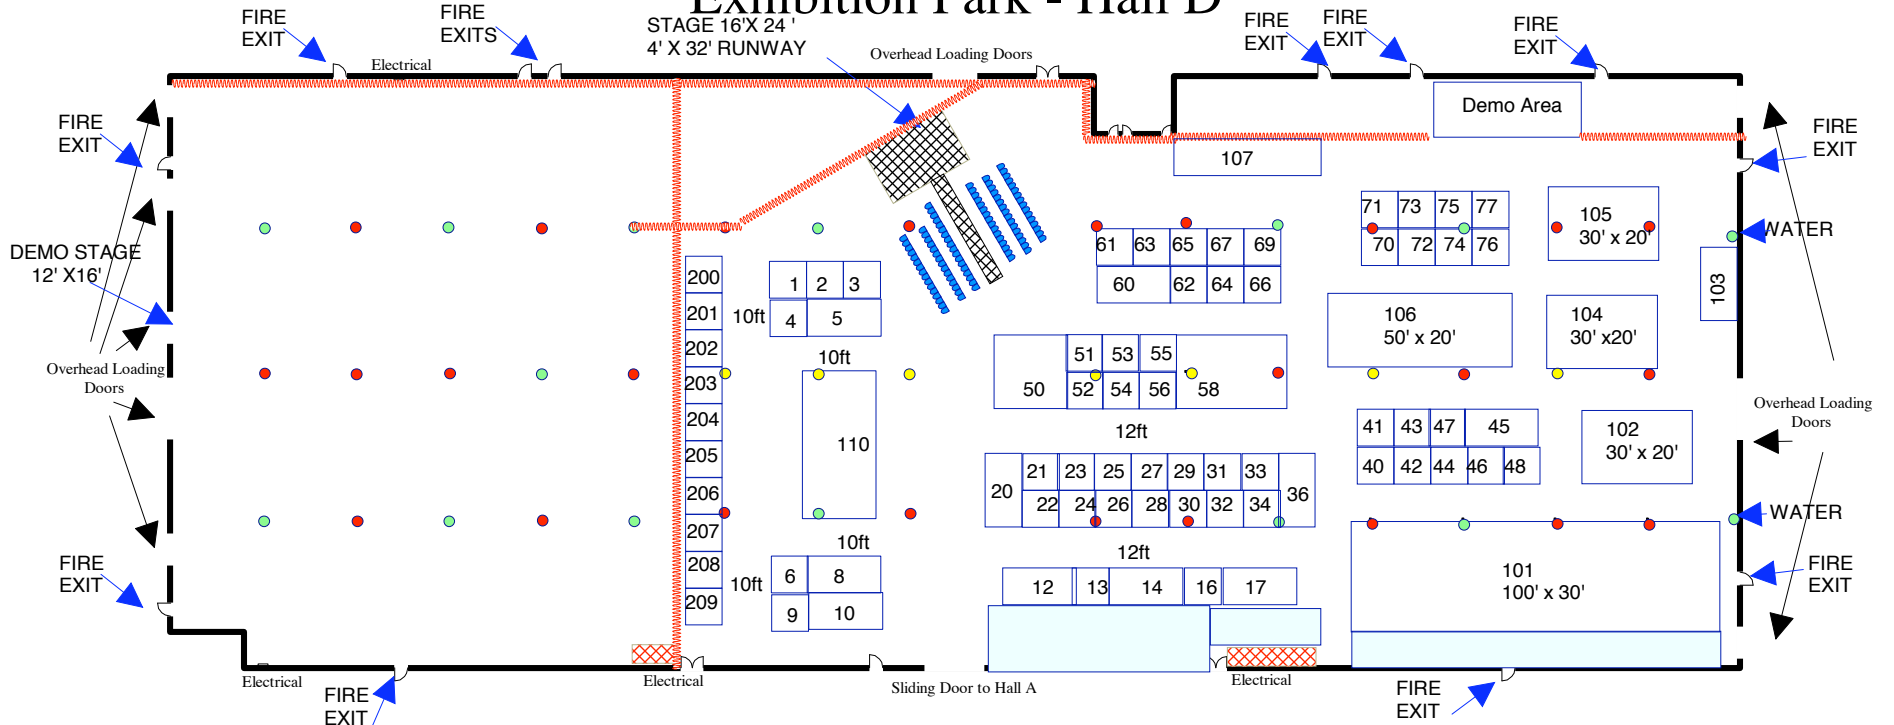

- 77 - 10 x 10' booths
- 1-90' x 30 booth
- 3-30'x 20 booths
- 1-40' x 20' booth
- 1-50' x 20' booth
- 1-20' x 10' booth
- for total of 84 booths

Exhibition Park - Hall D

EVERY PILLIAR HAS A 1-15AMP OUTLET

YELLOW PILLARS IN CENTRE ROW ARE FIRE EXTANGLER BOXES 1' X 2' FACING MAIN ENTRANCE

GREEN PILLIARS HAVE WATER

RCJ/09